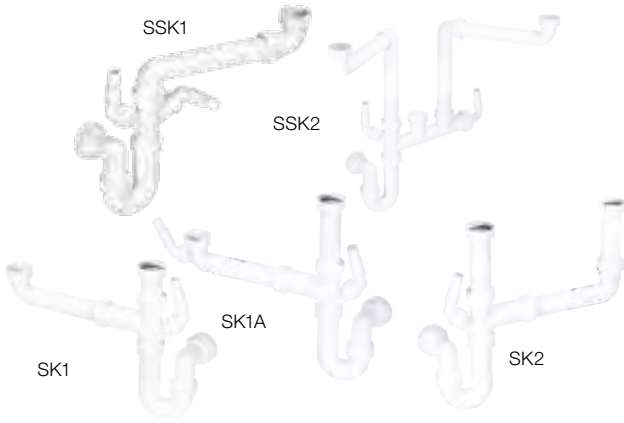

CODE	SIZE	MCALPINE CODE	LIST PRICE
Conversion Bends Converts P-Trap to S-Trap			PG. PM
610 20 171	1.1/2"	T1M	1.31

WCTRAP4P

WCTRAP4S

CODE	SIZE	MCALPINE CODE	LIST PRICE
110mm x 50mm Water Seal Pushfit Traps			PG. PM
610 10 418	P Trap	WCTRAP4P	12.81
610 10 419	S Trap	WCTRAP4S	17.63

X10

CODE	SIZE	MCALPINE CODE	LIST PRICE
Straight Through Trap			PG. PM
610 20 185	1.1/4" with one cleaning eye	X10	6.03
610 20 191	1.1/4" Anti-siphon with cleaning eye	X10V	7.61

CODE	SIZE	MCALPINE CODE	LIST PRICE
Appliance Traps & Accessories			PG. PM
610 20 409	Single with tee piece	WM1	9.65
610 20 410	Single with horizontal nozzle	WM2	8.78
610 20 417	Double	WM11	9.22
610 20 431	Sink trap for tee vent	WM4	10.26
610 20 433	Single with 135° nozzle	WM14	8.78
610 20 435	Single adjustable	WM15	9.18
610 20 438	Straight nozzle	WMF3	1.01
610 20 439	90° Nozzle	WMF4	1.01
610 20 440	135° nozzle x 1" BSP	MA15	1.10
610 20 442	1.1/2" Swept tee + straight nozzle	V33L	4.44
610 20 444	1.1/2" Swept tee + angle nozzle	V33S	3.02

Order by 5pm for Next Day Delivery order online at www.primaflowfandp.co.uk

Birmingham **0800 694 5000**
 Poole **01202 733510**
 Bangor **02891 274883**

MCALPINE TRAPS

CODE	SIZE	MCALPINE CODE	LIST PRICE	PG. PM
Sink Plumbing Kits				
610 20 898	Spacesaver single bowl	SSK1	12.61	
610 20 903	Spacesaver double bowl	SSK2	22.16	
610 20 900	Bowl and half - single appliance	SK1	12.00	
610 20 905	Bowl and half - double appliance	SK1A	13.06	
610 20 906	Double bowl	SK2	13.68	