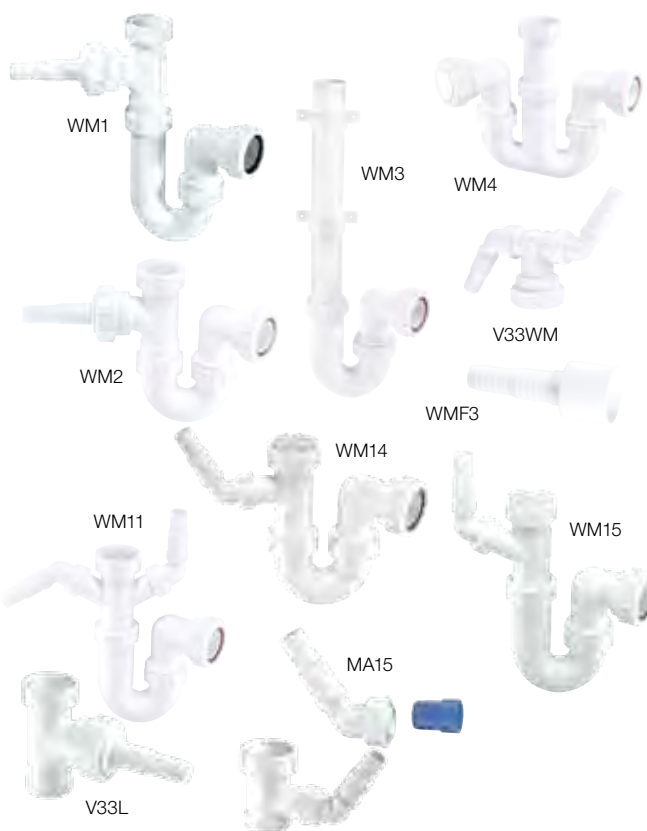

Visit www.primaflowandp.co.uk for full specifications of our products

SR10
TR10
SG10

BT1

SB10 / SD10 / SF10

SP10 / TP10

CODE	SIZE	MCALPINE CODE	LIST PRICE
Tubular S-Traps with 75mm Water Seal			PG. PM
610 20 226	1.1/4" S-Trap	SB10	5.31
610 20 233	1.1/2"	SD10	6.20
610 20 240	2"	SF10	10.99
610 20 268	1.1/2"	TP10	7.42

CODE	SIZE	MCALPINE CODE	LIST PRICE
Conversion Bends Converts P-Trap to S-Trap			PG. PM
610 20 171	1.1/2"	T1M	1.31

WCTRAP4P

WCTRAP4S

CODE	SIZE	MCALPINE CODE	LIST PRICE
110mm x 50mm Water Seal Pushfit Traps			PG. PM
610 10 418	P Trap	WCTRAP4P	12.81
610 10 419	S Trap	WCTRAP4S	17.63

X10

CODE	SIZE	MCALPINE CODE	LIST PRICE
Straight Through Trap			PG. PM
610 20 185	1.1/4" with one cleaning eye	X10	6.03
610 20 191	1.1/4" Anti-siphon with cleaning eye	X10V	7.61

CODE	SIZE	MCALPINE CODE	LIST PRICE
Appliance Traps & Accessories			PG. PM
610 20 409	Single with tee piece	WM1	9.65
610 20 410	Single with horizontal nozzle	WM2	8.78
610 20 417	Double	WM11	9.22
610 20 431	Sink trap for tee vent	WM4	10.26
610 20 433	Single with 135° nozzle	WM14	8.78
610 20 435	Single adjustable	WM15	9.18
610 20 438	Straight nozzle	WMF3	1.01
610 20 439	90° Nozzle	WMF4	1.01
610 20 440	135° nozzle x 1" BSP	MA15	1.10
610 20 442	1.1/2" Swept tee + straight nozzle	V33L	4.44
610 20 444	1.1/2" Swept tee + angle nozzle	V33S	3.02