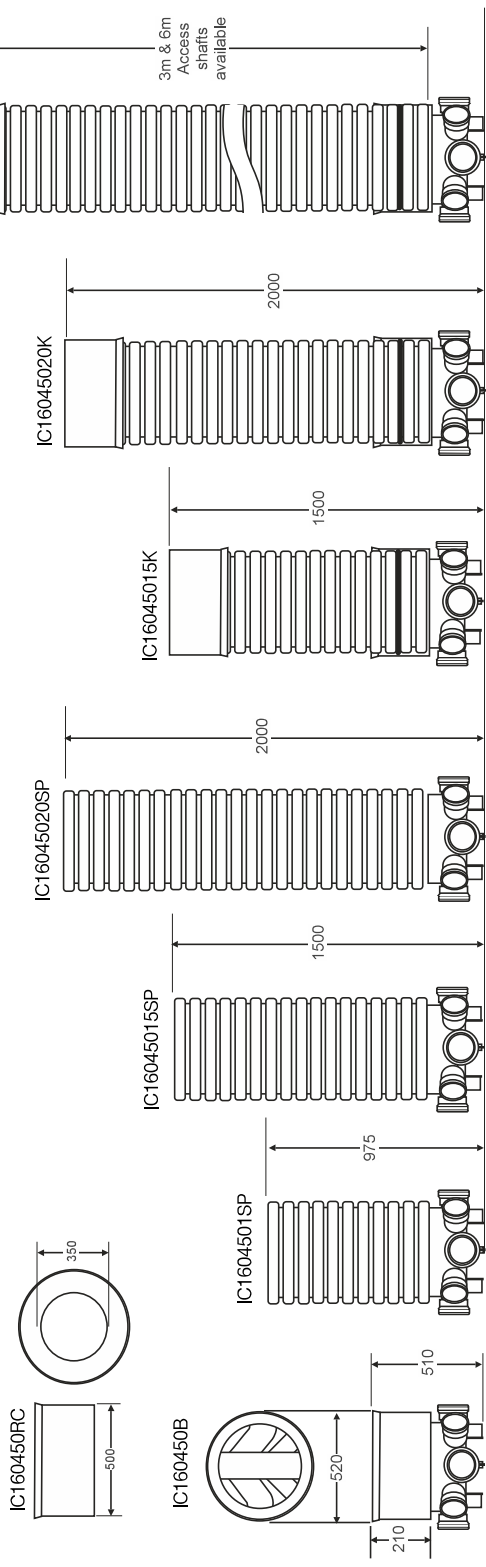

IC160450

IC160450 range
 Adoptable installations Max. Depth 3 metres cover/ground level to crown of pipe and 6 metres in non adoptable installations

*Single piece chambers are available up to 6 metres

IC160600

IC160600 range
 Adoptable installations Max. Depth 3m cover/ground level to crown of pipe and 6m in non adoptable installations

*Single piece chambers are available up to 6 metres