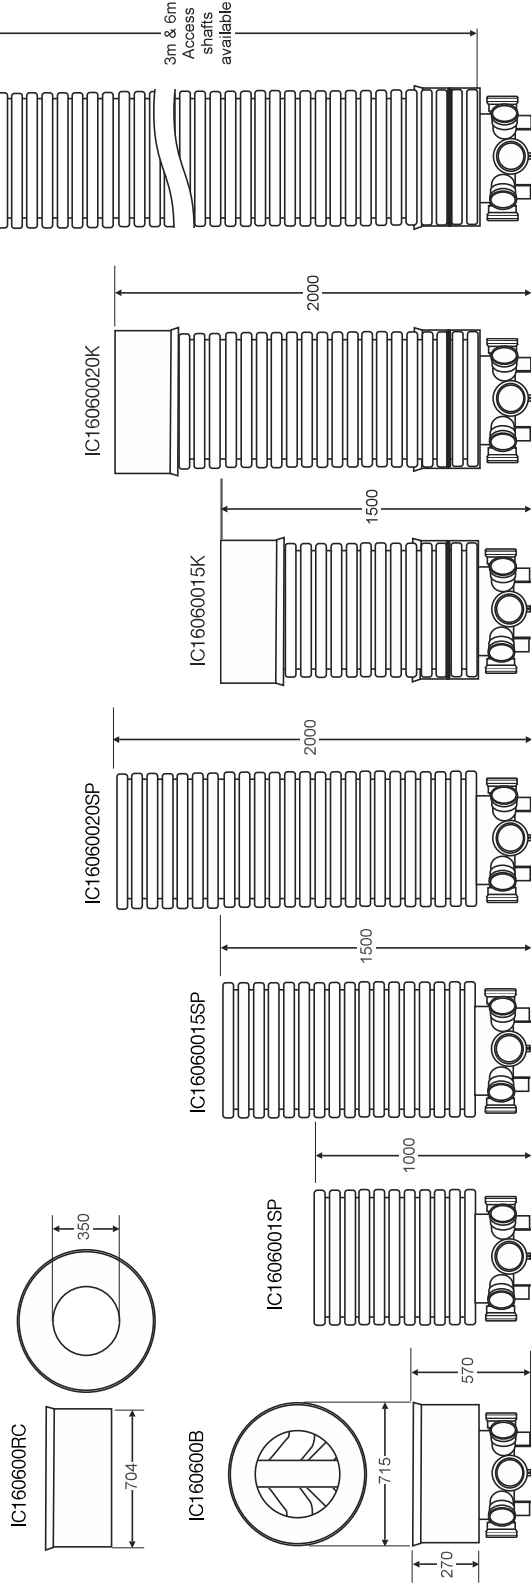

IC160450

IC160450 range
 Adoptable installations Max. Depth 3 metres cover/ground level to crown of pipe and 6 metres in non adoptable installations

*Single piece chambers are available up to 6 metres

IC160600

IC160600 range
 Adoptable installations Max. Depth 3m cover/ground level to crown of pipe and 6m in non adoptable installations

*Single piece chambers are available up to 6 metres