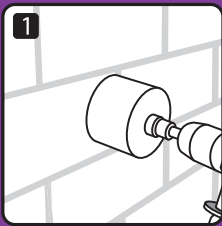

**PIPE**  
S N U G 

*No point pointing!*

# QUICKLY FINISH AROUND PIPES

- Air-tight seal in under 5 seconds
- Professional finish
- Prevents heat loss
- Stops pest infestation

### Quicker, cheaper and cleaner than any other method of sealing a hole where a pipe exits the wall.

#### PLUS....

Covers brickwork damaged by core drilling

Easily fits the elbow bend of all solvent weld waste pipes

Can be installed in any weather

UV resistant

Holds pipework in place during installation

Available in