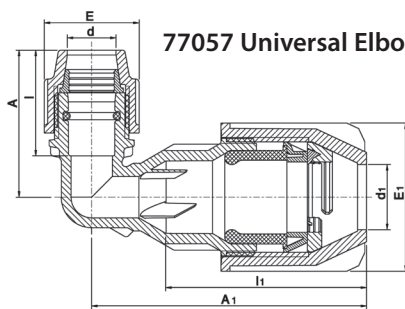

Product Range:

- mechanical
- pushfit
- electrofusion
- valves
- metering
- repair clamps
- threaded
- tools/accessories
- specialist ef tooling

77017 Universal Coupler

Code	Size dxd1	E	E1	d	d1	I	I1	H
77017251	25 x 15-22	54	64	25	15-22	58	80	165
77017252	25 x 20-27	54	71	25	20-27	58	85	170
77017253	25 x 27-35	54	83	25	27-35	58	90	180
77017500	32 x 20-27	64	71	32	20-27	67	85	180
77017323	32 x 27-35	64	83	32	27-35	67	90	195
77017504	50 x 35-50	96	121	50	35-50	93	125	270

77057 Universal Elbow

Code	Size dxd1	A	A1	d	d1	E	E1	I	I1
77057251	25 x 15-22	81	128	25	15-22	54	64	58	105
77057252	25 x 20-27	81	139	25	20-27	54	71	58	105
77057253	25 x 27-35	81	153	25	27-35	54	83	58	112

Technical Specifications

Maximum Pressure	PN16
Operating Temperatures	Max 40°C / No minimum
Body Material	Polypropylene, high grade copolymer
Product Components	Nut Polypropylene Grip ring with integral stainless steel teeth NBR
Standards	ISO 14236

Key Features

- Connects MDPE pipe to all metal pipe: Imperial & metric, copper, lead & steel.
- Connects plastic pipe, imperial & metric PE, UPVC & Poly-York.
- Allows for an immediate repair.
- Couplers available to cover the O/D size range 15mm to 50mm.
- Elbows available to cover the O/D size range 15mm to 32mm.
- Easy to use & no specialist tools needed.
- 50 year design life.