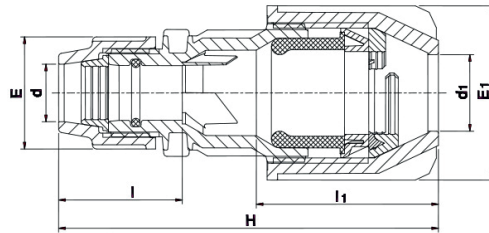

Plass4 Universal Coupler & Universal Elbow

Plass4 is a universal pipe fitting which connects metric polyethylene to a wider range of pipe types: including imperial polyethylene (alkathene), copper (table X & Y), lead, galvanised steel, PVCu & poly-york.

Plass4 is easy to use with no specialist tools needed to complete the joint. The fitting is made from virgin polypropylene which makes it extremely strong and long-lasting. Plass4 fittings have a design life of 50 years, the same as our standard fittings. Due to its versatility, only a few fitting sizes are needed to cover all pipes from 15mm to 50mm.

Product Range:

- mechanical
- pushfit
- electrofusion
- valves
- metering
- repair clamps
- threaded
- tools/accessories
- specialist ef tooling

77017 Universal Coupler

Code	Size dxd1	E	E1	d	d1	I	I1	H
77017251	25 x 15-22	54	64	25	15-22	58	80	165
77017252	25 x 20-27	54	71	25	20-27	58	85	170
77017253	25 x 27-35	54	83	25	27-35	58	90	180
77017500	32 x 20-27	64	71	32	20-27	67	85	180
77017323	32 x 27-35	64	83	32	27-35	67	90	195
77017504	50 x 35-50	96	121	50	35-50	93	125	270

Key Features

- Connects MDPE pipe to all metal pipe: Imperial & metric, copper, lead & steel.
- Connects plastic pipe, imperial & metric PE, UPVC & Poly-York.
- Allows for an immediate repair.
- Couplers available to cover the O/D size range 15mm to 50mm.
- Elbows available to cover the O/D size range 15mm to 32mm.
- Easy to use & no specialist tools needed.
- 50 year design life.